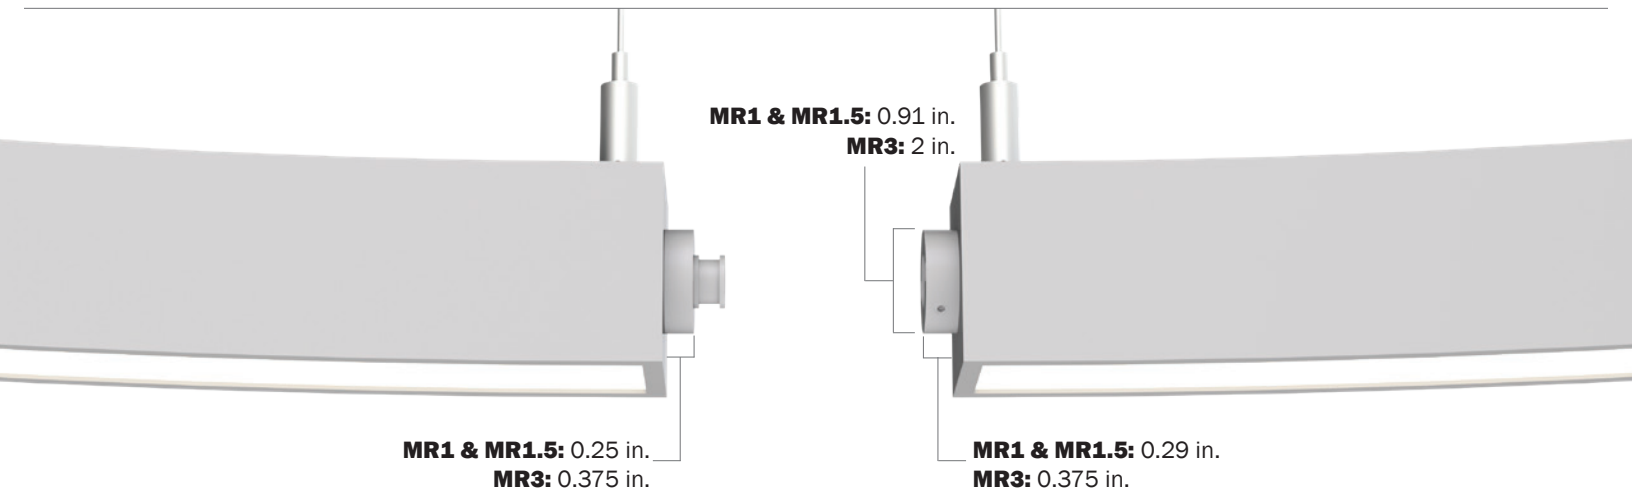

ILLUMINATE THE SOUL

CRESCENT MOONRINGS

WITH ROTATABLE CONNECTORS

 **MOONRINGS BROUGHT TO LIFE**
ALWUSA.COM/CRESCENT

SIZES

1", 1.5" & 3" Aperture (Quarter Ring) Arcs from 25 in. to 96 in. radius
Featuring light-leak-free lens design. Linear sections available upon request.

MOUNTING

Suspended & Ceiling Mount

LED LAMPING

80/90+ CRI – Direct and Indirect – 2700K/3000K/3500K/4000K
Output Options: RGB/RGB+W/Tunable White/MIN/LOW/MED/HI (240 – 1,265 lm/linear ft.)

REMOTE DRIVER

0-10V Dimming to 0% / DMX / DALI / Lutron® LDE1/LDE5/LTEA2W

FINISH OPTIONS

Brushed Aluminum, White, Black, Silver, Brass Metallic, and RAL Classic Colors

CONSTRUCTION

All **MOONRING** products hand-crafted/welded with industrial-strength 6061 Aluminum

ROTATION

Rotatable connectors allow for up to 20° rotation in either direction (from horizontal)

DIMENSIONS

DISTRIBUTION

OTHER MOONRING OFFERINGS