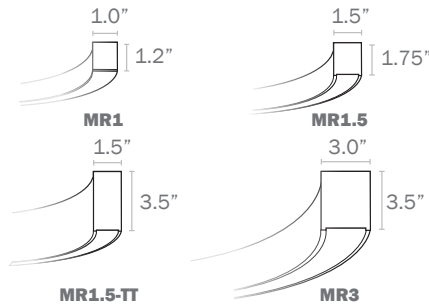

ILLUMINATE THE SOUL

CRESCENT MOONRINGS

WITH ROTATABLE CONNECTORS

 **MOONRINGS BROUGHT TO LIFE**
ALWUSA.COM/CRESCENT

SIZES

1", 1.5" & 3" Aperture (Quarter Ring) Arcs from 25 in. to 96 in. radius
Featuring light-leak-free lens design. Linear sections available upon request.

MOUNTING

Suspended & Ceiling Mount

LED LAMPING

80/90+ CRI – Direct and Indirect – 2700K/3000K/3500K/4000K
Output Options: RGB/RGB+W/Tunable White/MIN/LOW/MED/HI (240 – 1,265 lm/linear ft.)

REMOTE DRIVER

0-10V Dimming to 0% / DMX / DALI / Lutron® LDE1/LDE5/LTEA2W

FINISH OPTIONS

Brushed Aluminum, White, Black, Silver, Brass Metallic, and RAL Classic Colors

CONSTRUCTION

All **MOONRING** products hand-crafted/welded with industrial-strength 6061 Aluminum

ROTATION

Rotatable connectors allow for up to 20° rotation in either direction (from horizontal)

DIMENSIONS

DISTRIBUTION

OTHER MOONRING OFFERINGS