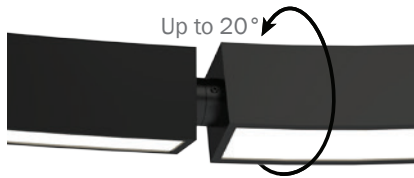

ILLUMINATE THE SOUL

CRESCENT MOONRINGS

WITH ROTATABLE CONNECTORS

 **MOONRINGS BROUGHT TO LIFE**
ALWUSA.COM/CRESCENT

SIZES

1", 1.5" & 3" Aperture (Quarter Ring) Arcs from 25 in. to 96 in. radius
Featuring light-leak-free lens design. Linear sections available upon request.

MOUNTING

Suspended & Ceiling Mount

LED LAMPING

80/90+ CRI – Direct and Indirect – 2700K/3000K/3500K/4000K
Output Options: RGB/RGB+W/Tunable White/MIN/LOW/MED/HI (240 – 1,265 lm/linear ft.)

REMOTE DRIVER

0-10V Dimming to 0% / DMX / DALI / Lutron® LDE1/LDE5/LTEA2W

FINISH OPTIONS

Brushed Aluminum, White, Black, Silver, Brass Metallic, and RAL Classic Colors

CONSTRUCTION

All **MOONRING** products hand-crafted/welded with industrial-strength 6061 Aluminum

ROTATION

Rotatable connectors allow for up to 20° rotation in either direction (from horizontal)