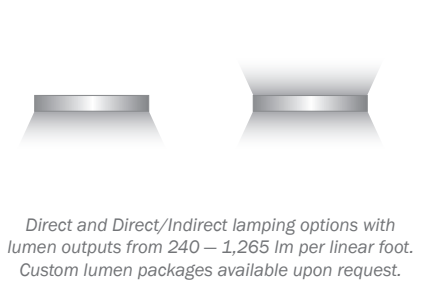

ILLUMINATE THE SOUL

CRESCENT MOONRINGS

WITH ROTATABLE CONNECTORS

 **MOONRINGS BROUGHT TO LIFE**
ALWUSA.COM/CRESCENT

SIZES

1", 1.5" & 3" Aperture (Quarter Ring) Arcs from 25 in. to 96 in. radius
Featuring light-leak-free lens design. Linear sections available upon request.

MOUNTING

Suspended & Ceiling Mount

LED LAMPING

80/90+ CRI – Direct and Indirect – 2700K/3000K/3500K/4000K
Output Options: RGB/RGB+W/Tunable White/MIN/LOW/MED/HI (240 – 1,265 lm/linear ft.)

REMOTE DRIVER

0-10V Dimming to 0% / DMX / DALI / Lutron® LDE1/LDE5/LTEA2W

FINISH OPTIONS

Brushed Aluminum, White, Black, Silver, Brass Metallic, and RAL Classic Colors

CONSTRUCTION

All **MOONRING** products hand-crafted/welded with industrial-strength 6061 Aluminum

ROTATION

Rotatable connectors allow for up to 20° rotation in either direction (from horizontal)

DIMENSIONS

DISTRIBUTION

OTHER MOONRING OFFERINGS